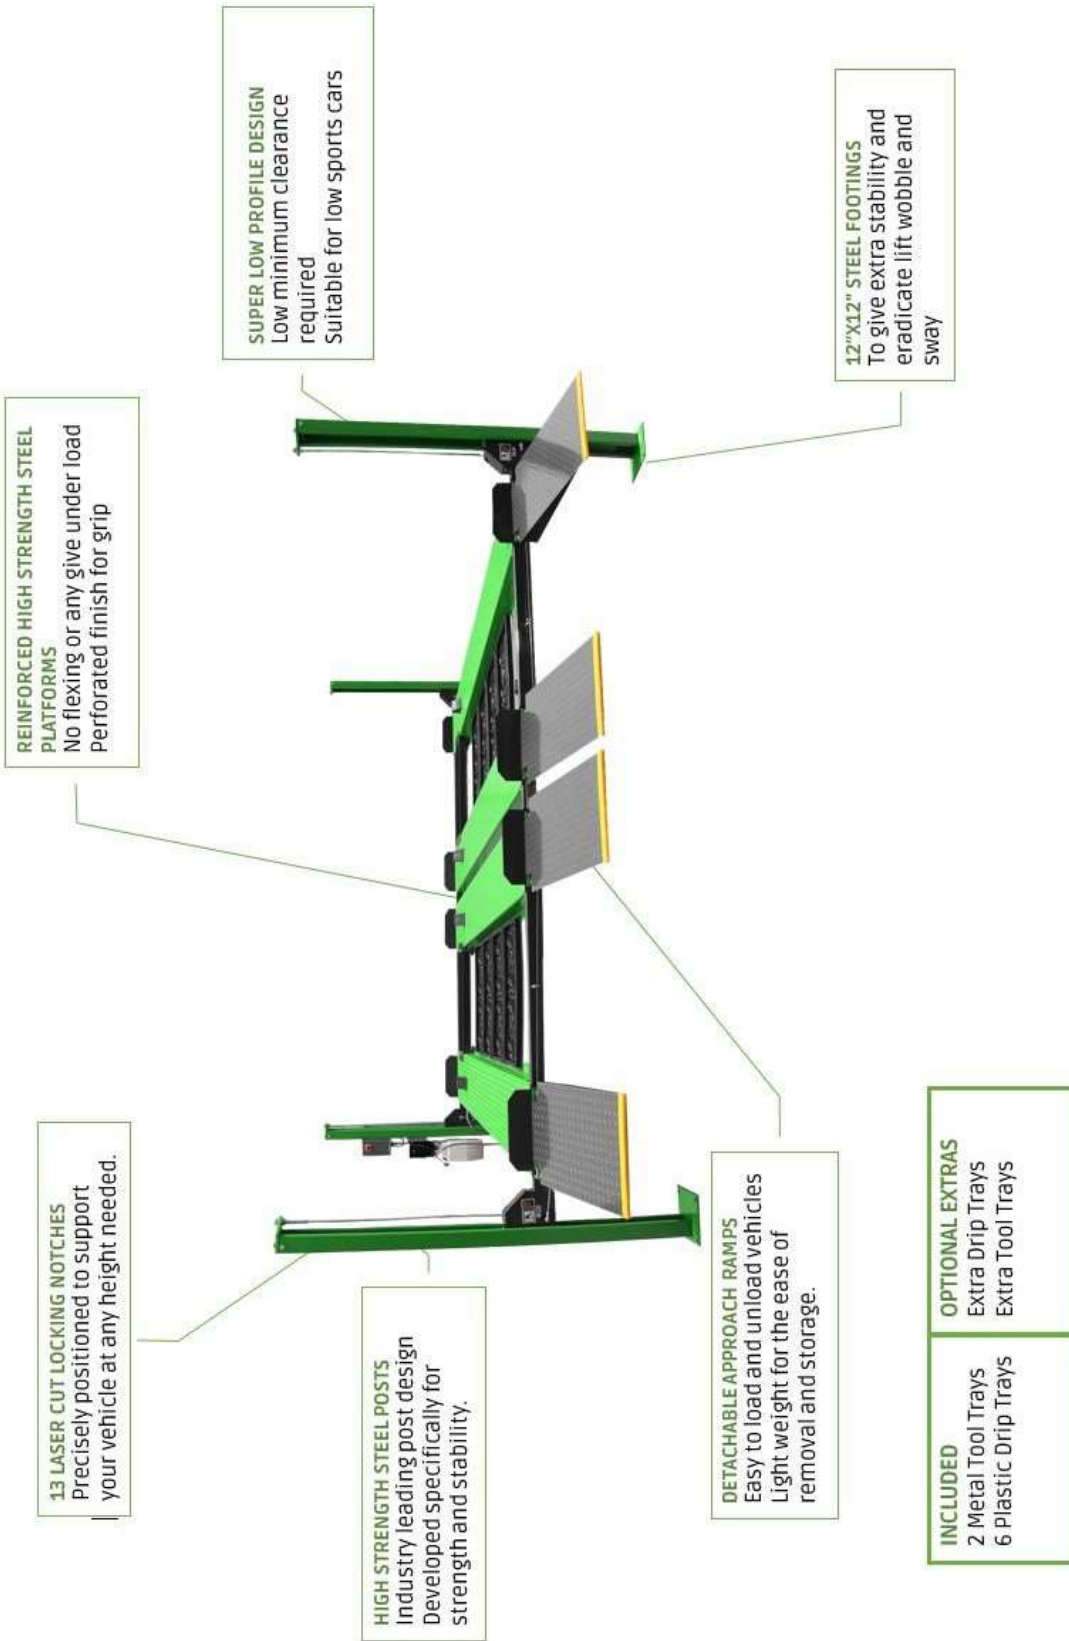

THE FORTH – DOUBLE WIDE FOUR POST PARKING LIFT

FEATURES

Contact Details

Email sales@sm-eng.co.uk
Tel 01926 298800
Web www.sm-eng.co.uk

Location

Based in Warwickshire,
West Midlands