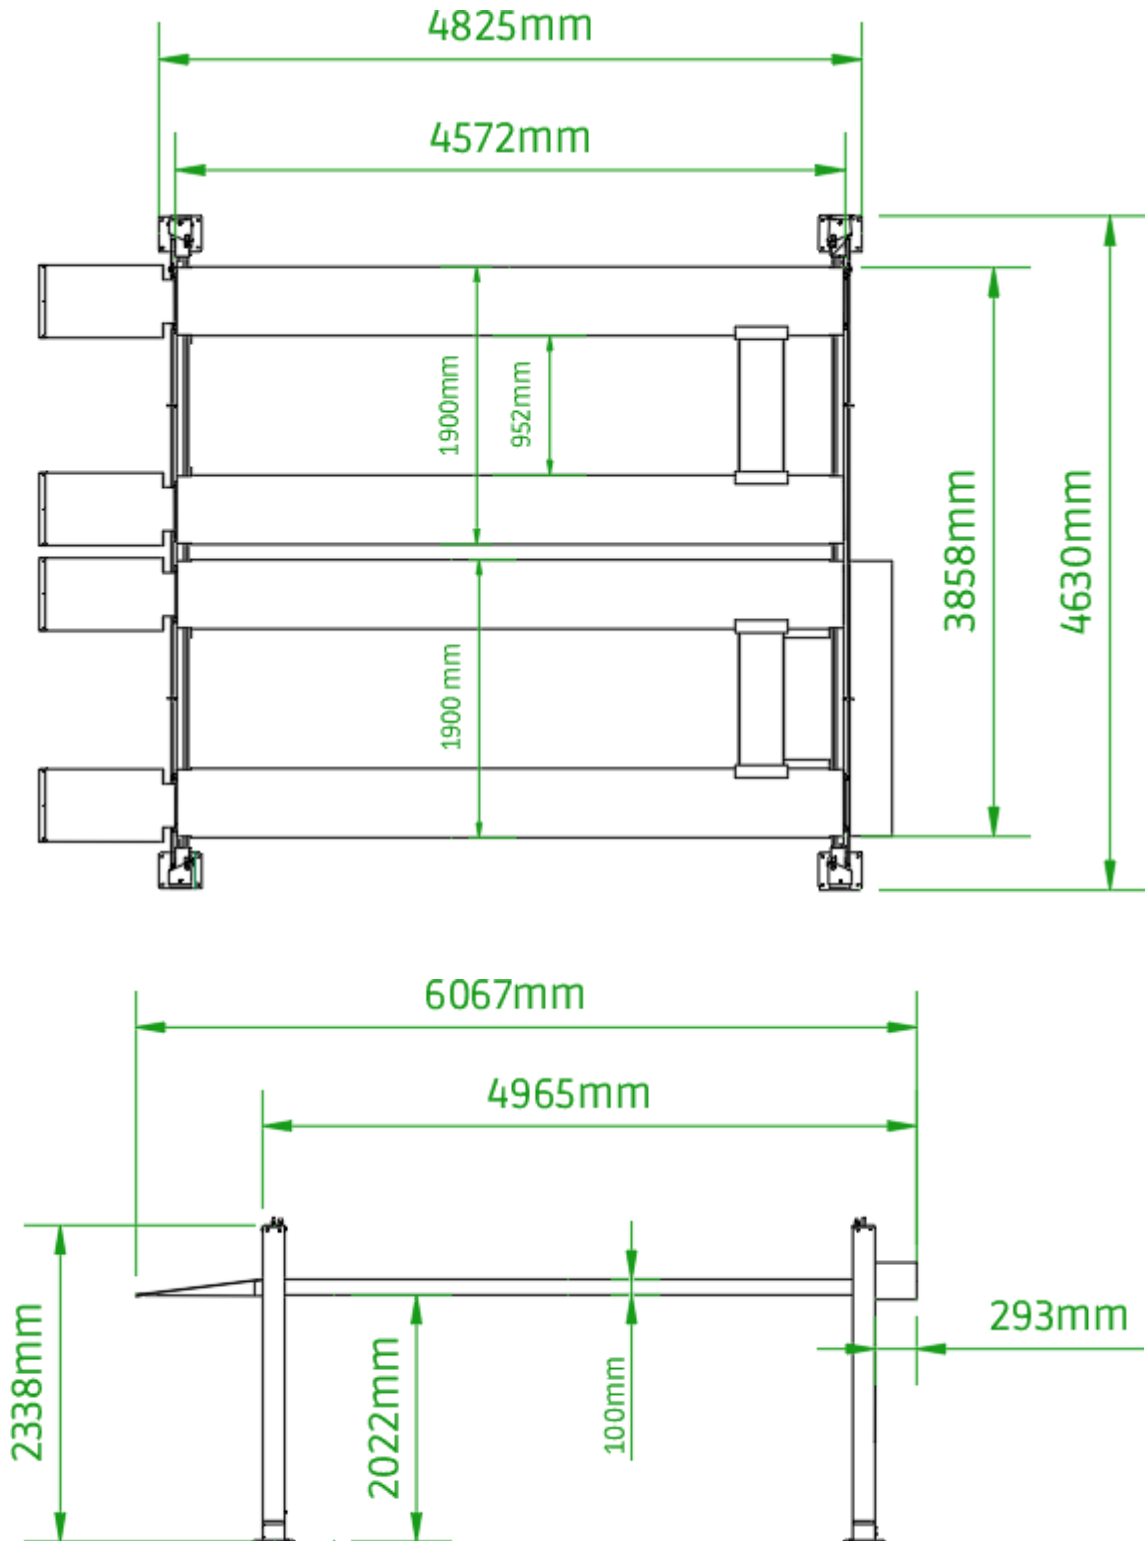

## SPECIFICATION

	CONTROL METHOD	ELECTRO-HYDRAULIC
DIMENSIONAL	OVERALL WIDTH	4630 MM
	OVERALL LENGTH	6067 MM INC UPRAMPS
	PLATFORM WIDTHS	475 MM
	PLATFORM LENGTH	4572 MM
	PLATFORM THICKNESS	100 MM
	LIFTING HEIGHT	2022 MM
MECHANICAL	CAPACITY	3600 KG (1800 KG PER VEHICLE)
	LIFTING SPEED	0.08 M/S
	UNIT WEIGHT	1250 KG
	MIN CONCRETE SPEC	6" - 3000 PSI
ELECTRICAL	SUPPLY	240V AC @ 16A
	REQUIRED BREAKER	MOTOR RATED - 'C' RCD
	MOTOR	2.2KW
	SUPPLY	240V SINGLE PHASE

## DIMENSIONS